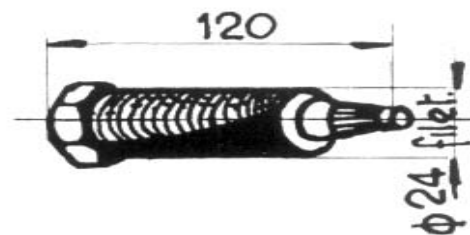

RI - CAR - BUS

Art. 45.0089
PERNO TERGI H=83mm